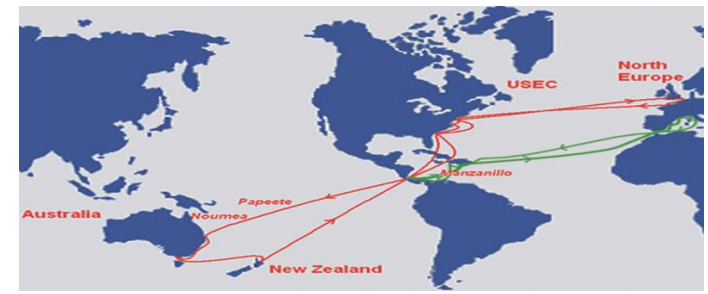

WIDUKIND - 3000 TEU VESSEL - OPERATED BY MARFRET